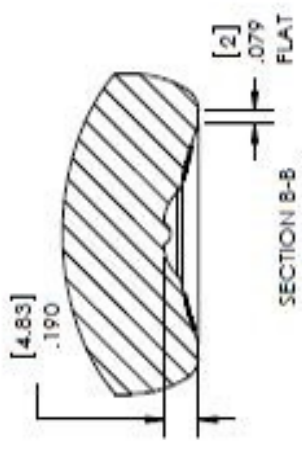

DETAIL A
SCALE 1.25 : 1

SECTION B-B
SCALE 1.25 : 1

GBaldwin & Co

PURVEYORS OF NATURAL PRODUCTS SINCE 1844

Neck Finish: 28mm ROPP		Revisions	
Min Thk	Color	Weight	Std Pack
.010 [.25]	All Colors	13 Gms ± 1	5082 Pallet
Neck Dimensions:		UNLESS OTHERWISE SPECIFIED	
T • .077 ± .010	E • .970 ± .010	TOLERANCES: DECIMAL ± .050 (1.27)	
C • .532 ± .013	I • .532 ± .010	ANGULAR ± 1°	
F • .532 ± .010	S • .098 ± .013	DIMENSIONS ARE IN INCHES (METRIC)	
Overflow Capacity: 112 ml ± 4		APPROXIMATE	
		PL	
		MATERIAL: PET	
		SIZE (DWG. NO.): 100PS28R	
		SCALE: 1:1	
		DRAWN BY: SCT	
		DATE: 06/22/10	
		REV	
		-	