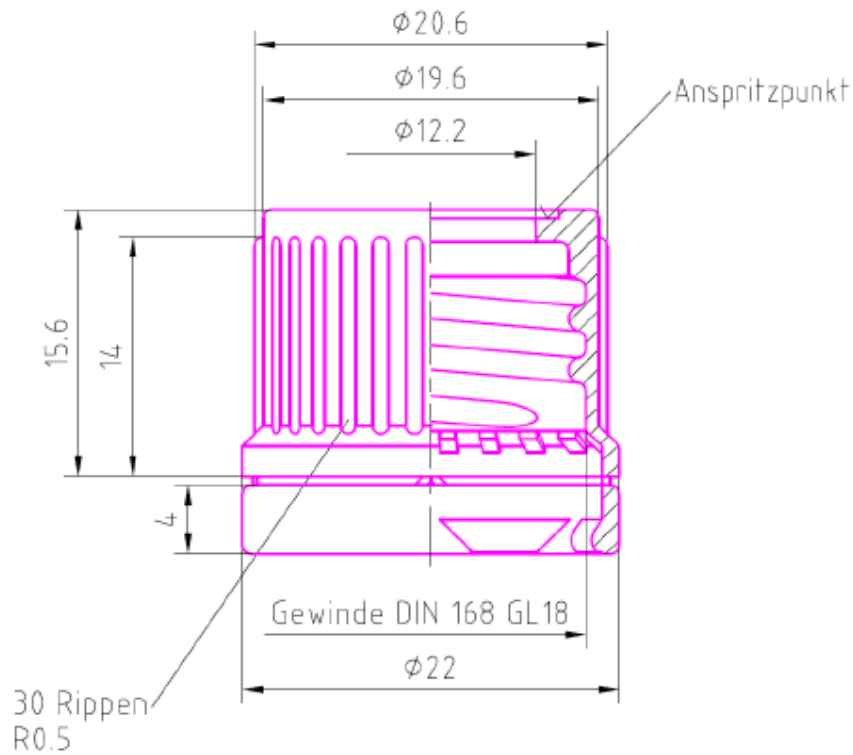

G Baldwin & Co

PURVEYORS OF NATURAL PRODUCTS SINCE 1844

Farbe	Material	Ident- Nr.
w	PEHD	1281
gr PE6873	PEHD	2062
gr PE6099	PEHD	6146
sw	PEHD	2586

PURVEYORS
of NATURAL
PRODUCTS
SINCE 1844