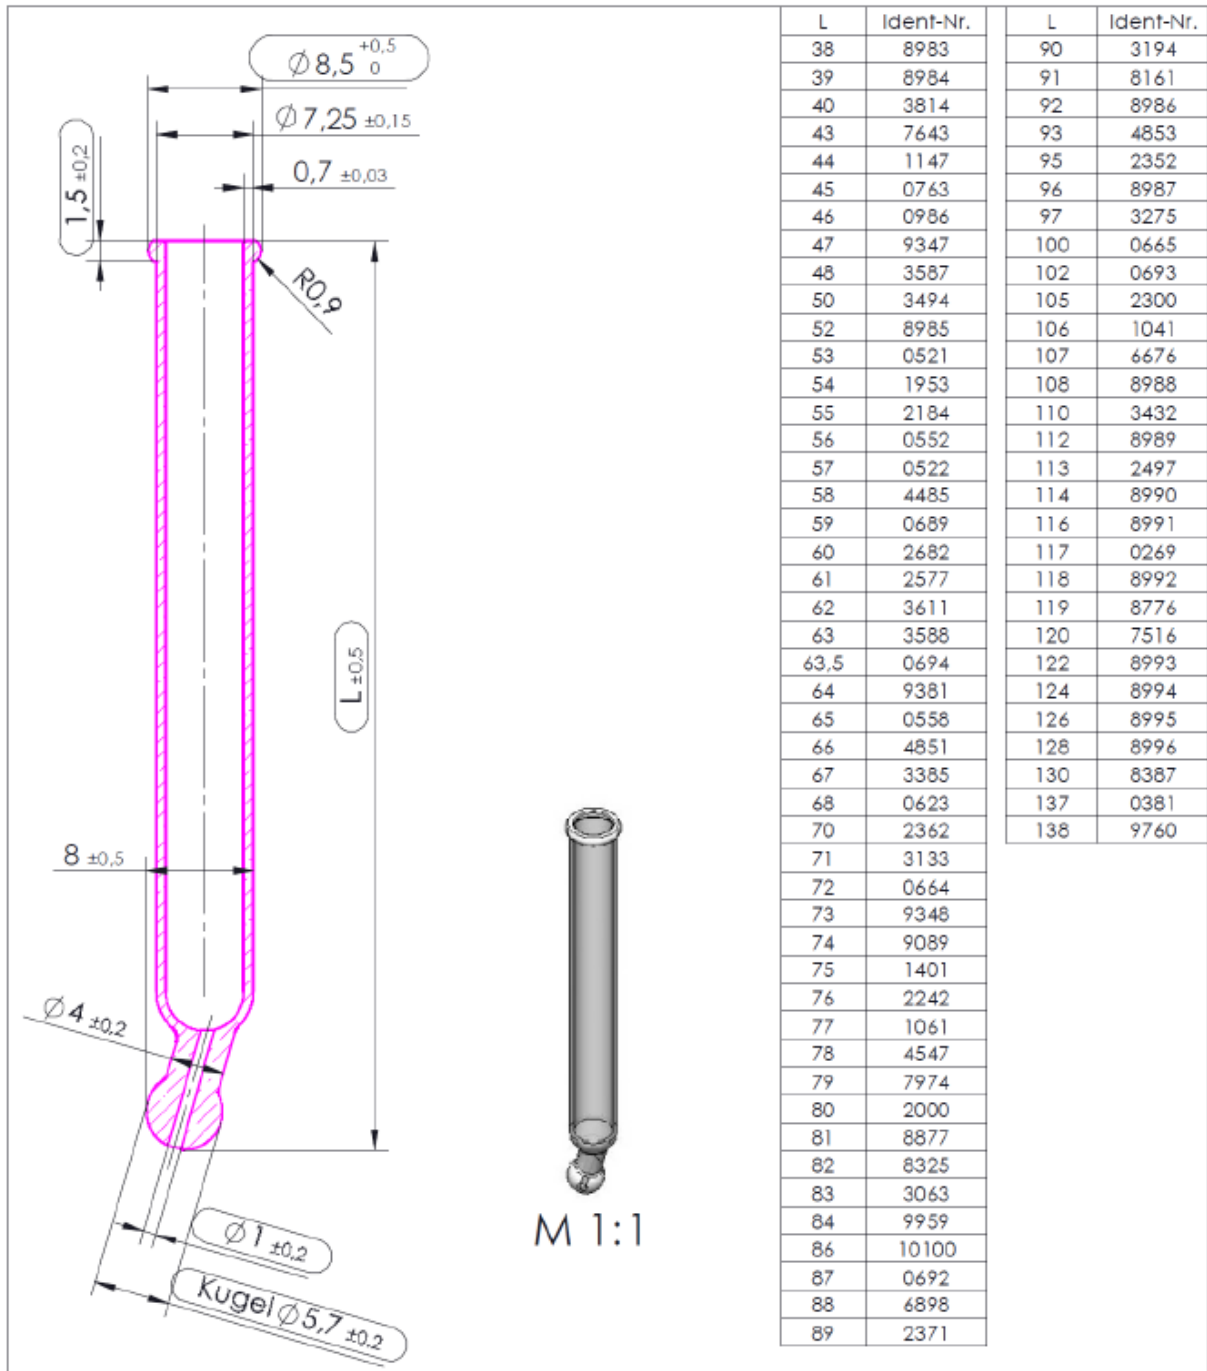

## ALPHA GLASS DROP BOTTLE PIPETTE

### Technical Drawing