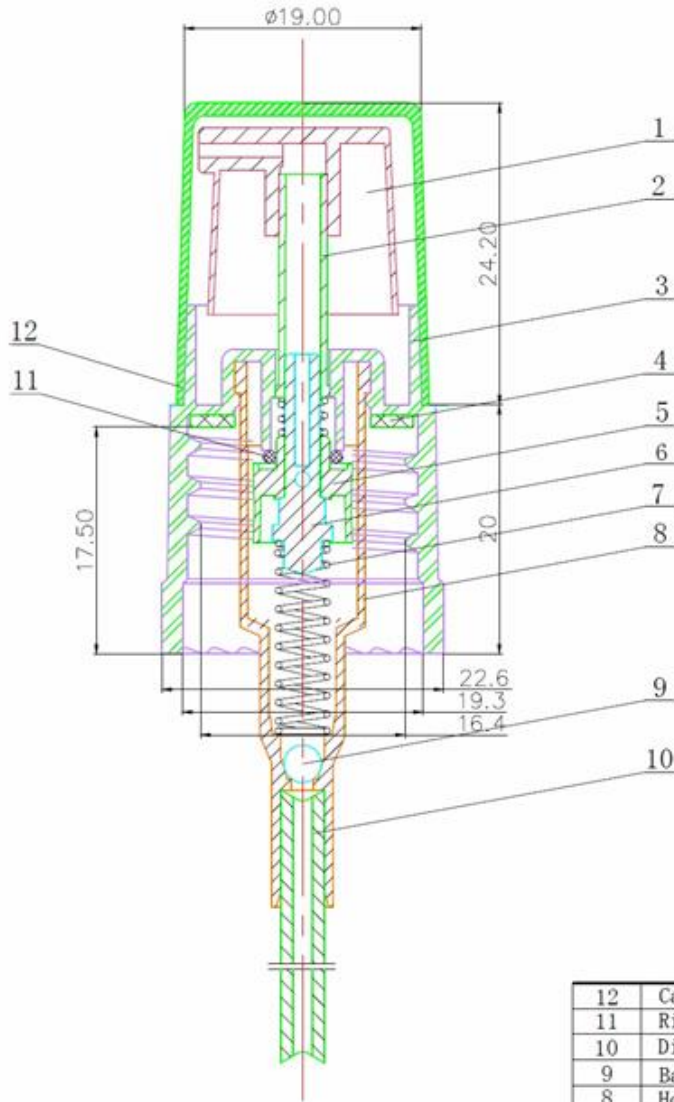

ALPHA GLASS DROP BOTTLE PUMP TOP

Technical Drawing

12	Cap	PP	1
11	Ring	RUBBER	1
10	Dip tube	HDPE	1
9	Ball	GLASS	1
8	Housing	PP	1
7	Spring	SS304	2
6	Stem insert	LDPE	1
5	Lower piston	LDPE	1
4	Gasket	PE	1
3	Closure	PP	1
2	Up piston	LDPE	1
1	Actuator	PP	1
No	Name	Material	Quantity