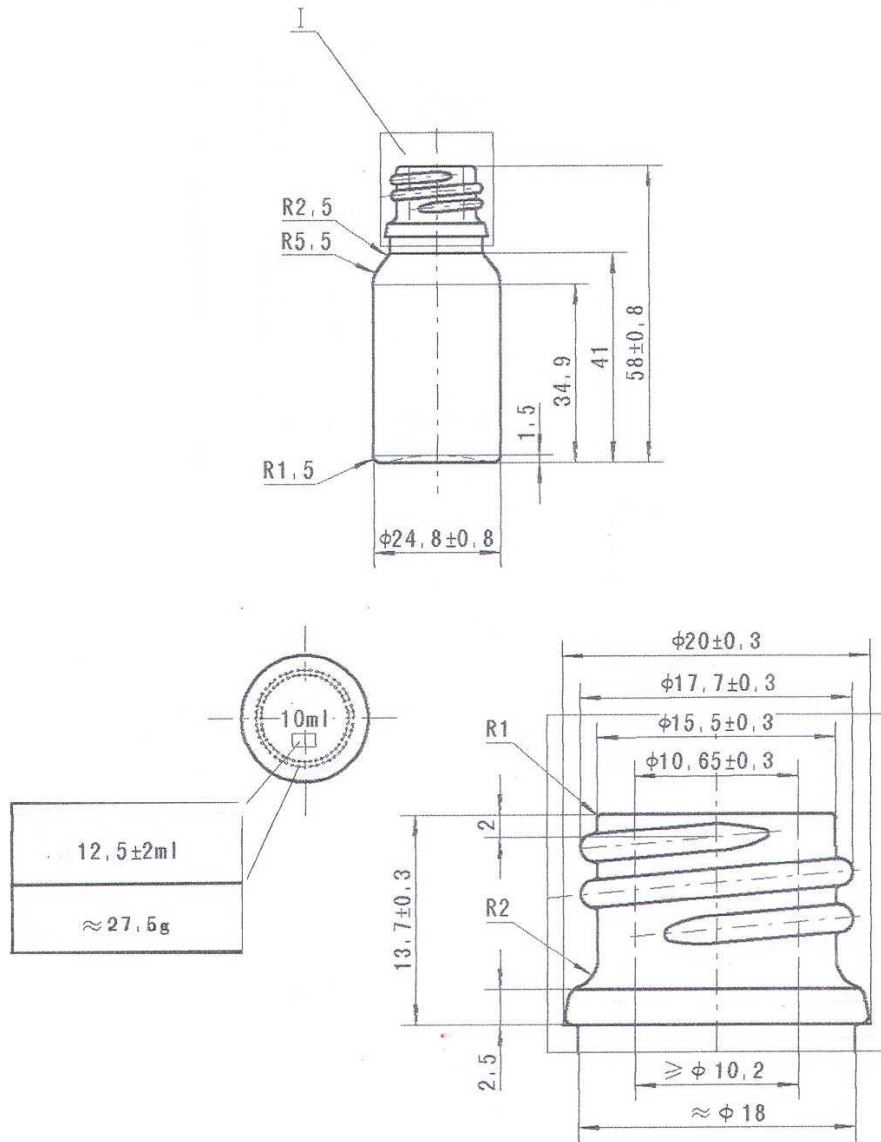

ALPHA GLASS DROP BOTTLE (10ml)

Technical Diagram

MGL180010C
10ml 12.5ml/+/-2 27.5g