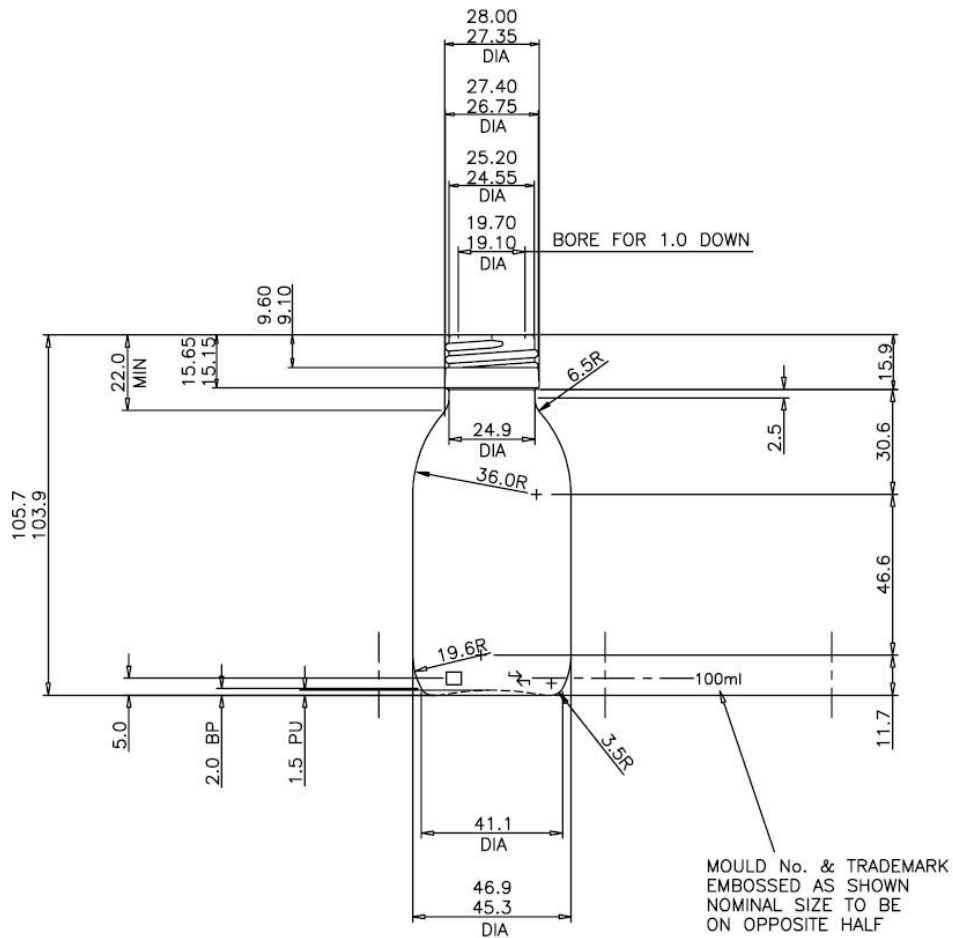

## SYRUP GLASS BOTTLE (100ml) Technical Drawing

VIEW ON BASE  
STANDING AREA EMBOSSED  
WITH KNURLING