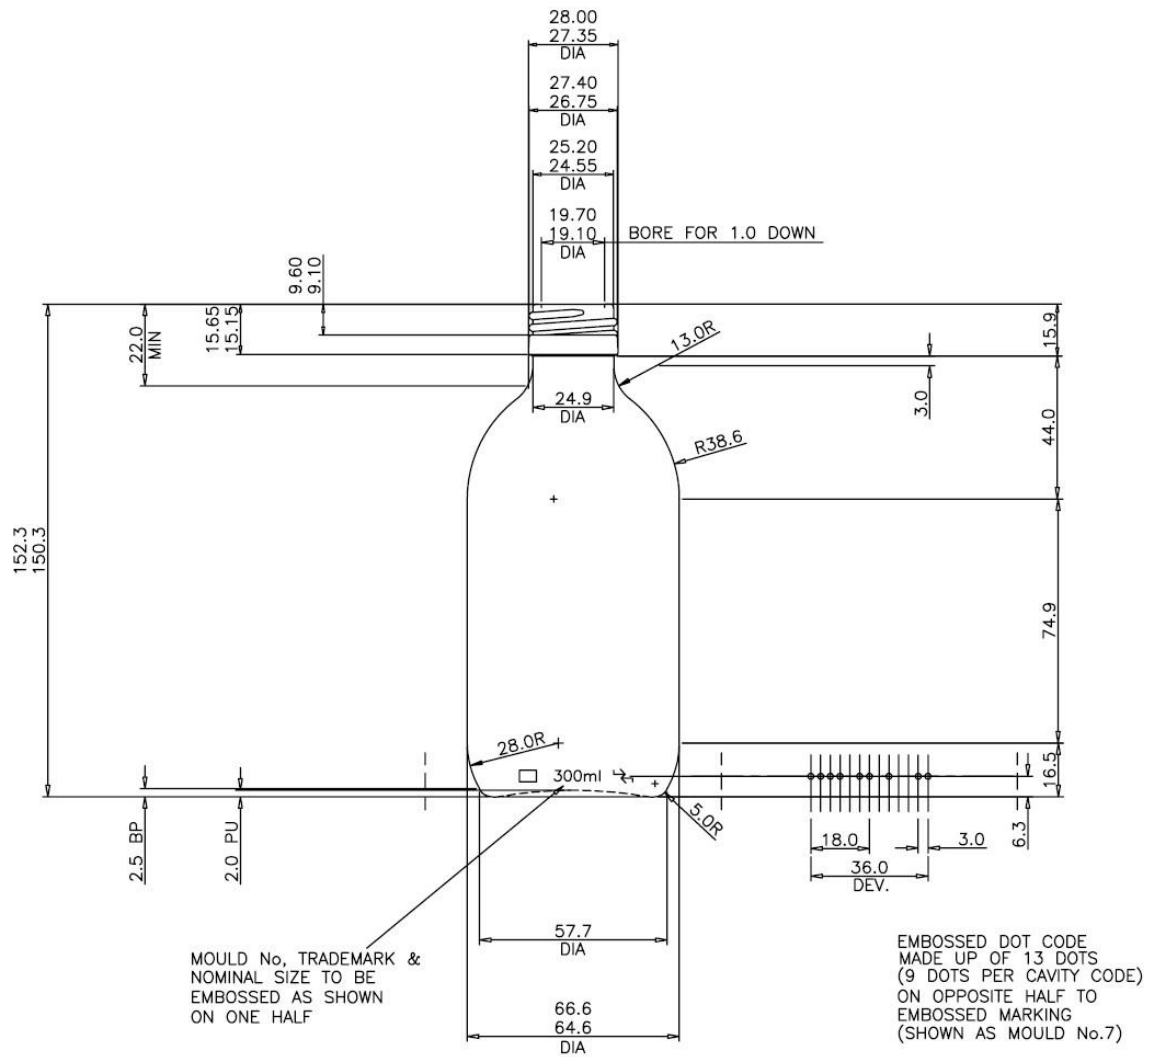

## SYRUP GLASS BOTTLE (300ml)

### Technical Drawing

VIEW ON BASE  
STANDING AREA EMBOSSED  
WITH KNURLING

TYPICAL (1.8 DIA) DOT CODE SECTION  
SCALE 3:1