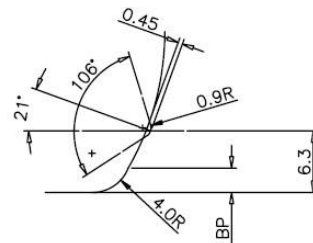

### Technical Drawing

VIEW ON BASE  
STANDING AREA EMBOSSED  
WITH KNURLING

TYPICAL (1.8 DIA) DOT CODE SECTION  
SCALE 3:1