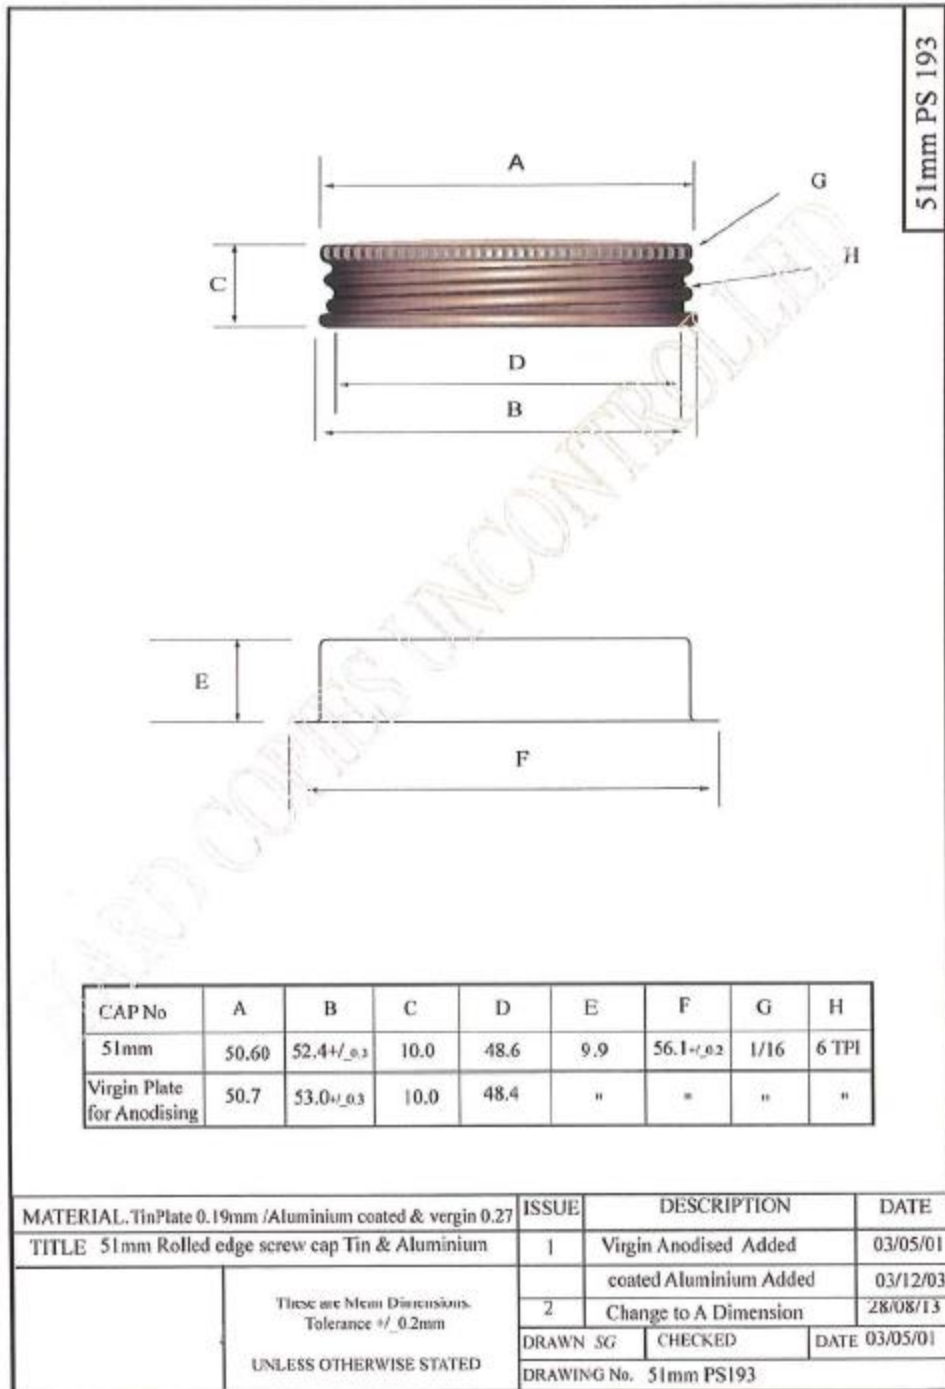

ALUMINIUM SCREW TOP LID

Technical Diagram

51mm PS 193