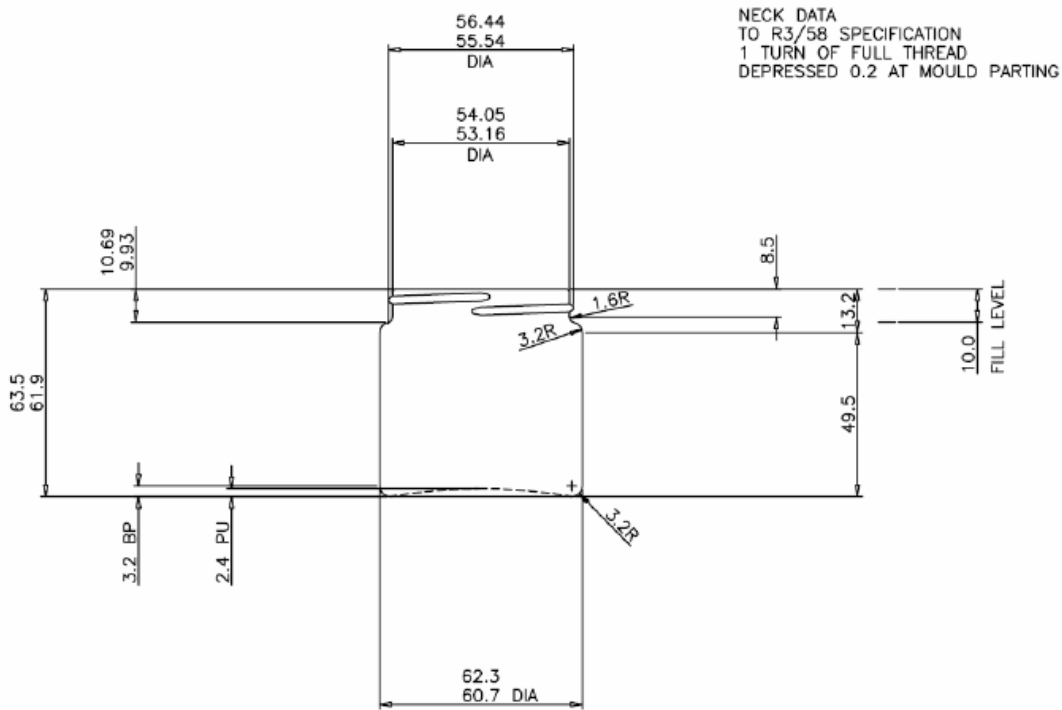

AMBER GLASS JAR (120ml)

Technical Diagram

VIEW ON BASE
SHOWING EMBOSSED MARKING
STANDING AREA EMBOSSED
WITH KNURLING

OJ3580120A				
120ml Amber Ointment Jar				
Scale 1:1 (A2)	Neck Finish R3/58	Capacity to fill point 108.5ml	Note: Filling point measured from top centrally inside neck unless otherwise specified	
Designer ON	Approx Weight 125g	Capacity tolerance (bulk) ± 2.5ml		
Checked JL	Fill Point 10.0 down	Capacity Brimfull 126.0ml	Dimensions in Millimetres	
Untolerated dimensions are for mould making guidance only and should be regarded as approximate.				