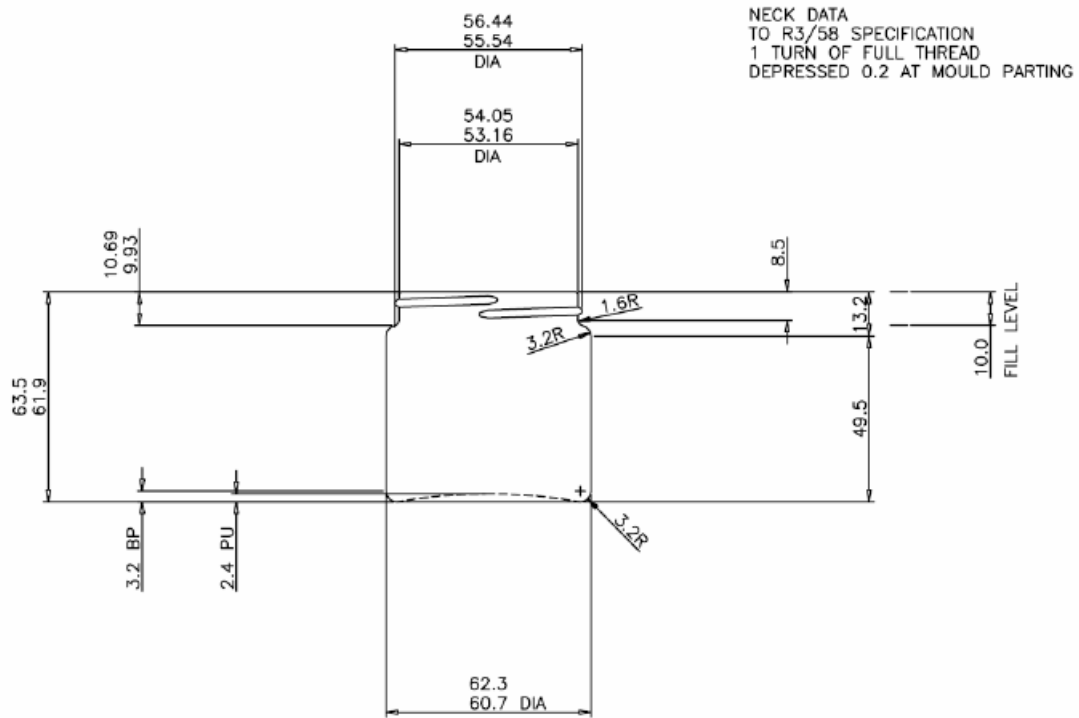

## CLEAR GLASS JAR (120ml)

### Technical Diagram

VIEW ON BASE  
SHOWING EMBOSSED MARKING  
STANDING AREA EMBOSSED  
WITH KNURLING