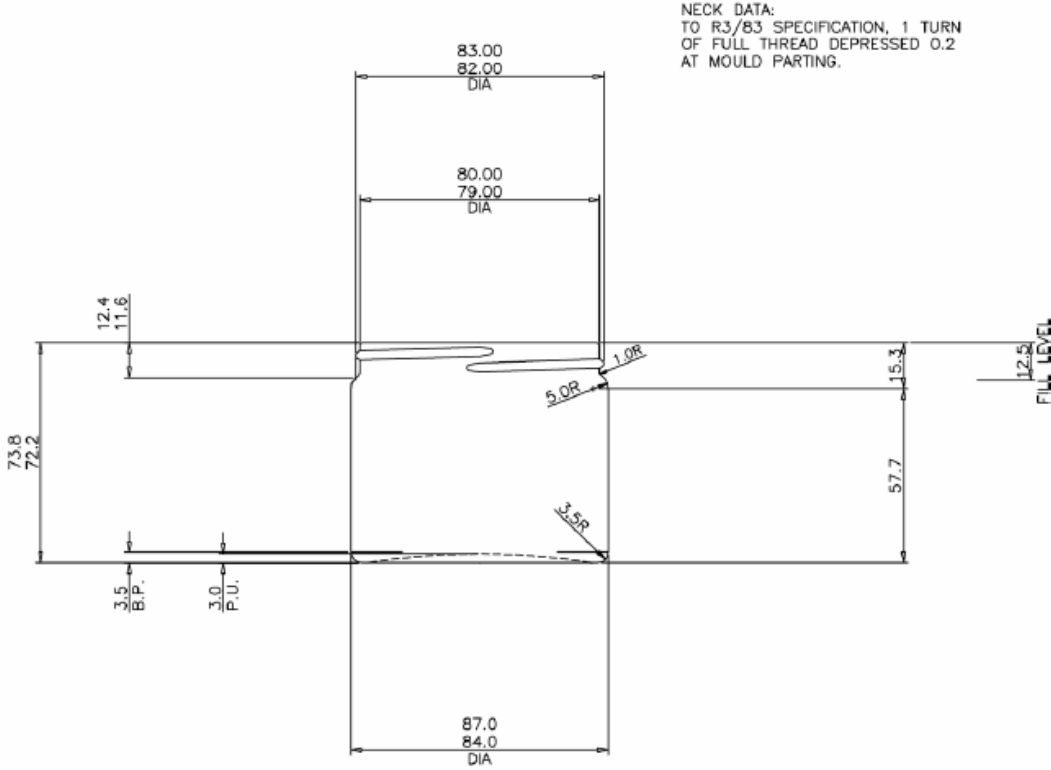

G Baldwin & Co

PURVEYORS OF NATURAL PRODUCTS SINCE 1844

CLEAR GLASS JAR (250ml) Technical Diagram

VIEW ON BASE
SHOWING EMBOSSED MARKING
STANDING AREA EMBOSSED
WITH KNURLING.