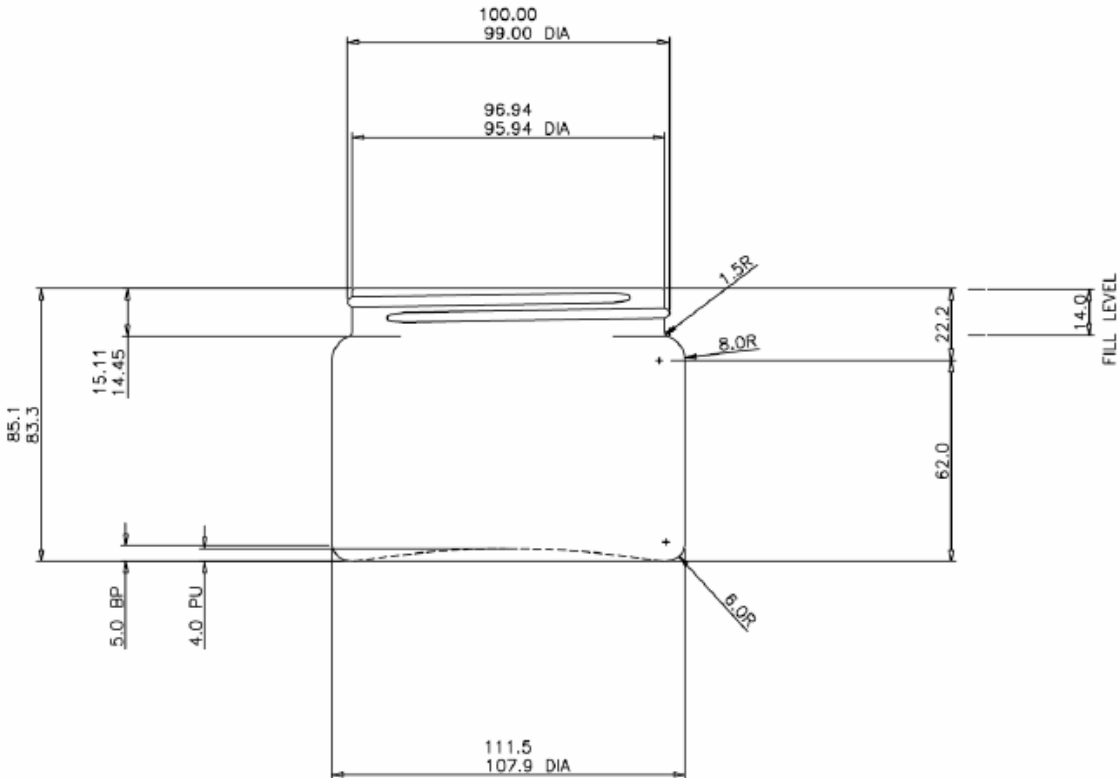

G Baldwin & Co

PURVEYORS OF NATURAL PRODUCTS SINCE 1844

CLEAR GLASS JAR (500ml) Technical Diagram

NECK DATA:
TO R3/100 SPECIFICATION,
1 1/4 TURNS OF FULL THREAD
DEPRESSED 0.2 AT MOULD JOINT.

VIEW ON BASE
SHOWING EMBOSSED MARKING
STANDING AREA EMBOSSED
WITH KNURLING