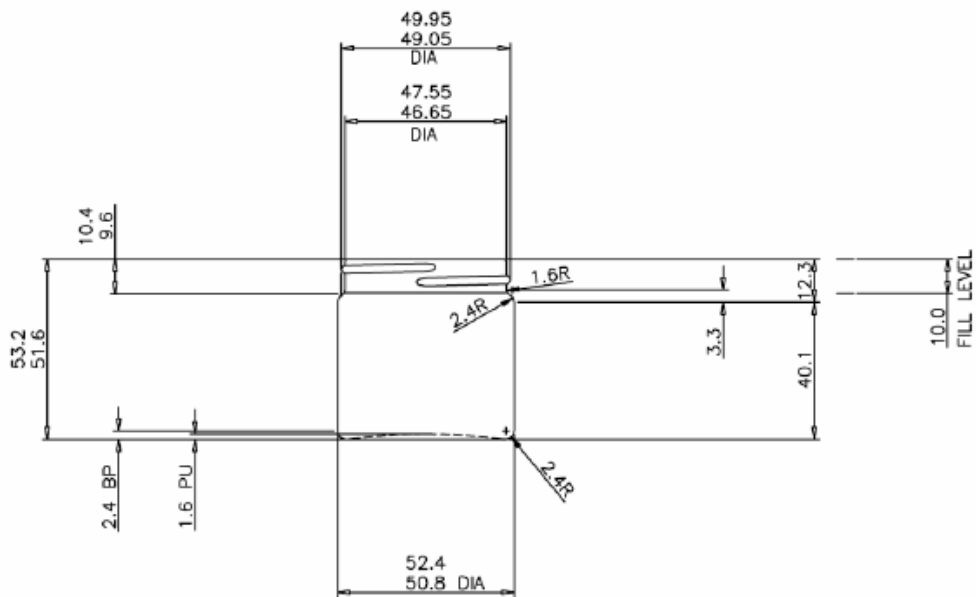

G Baldwin & Co

PURVEYORS OF NATURAL PRODUCTS SINCE 1844

CLEAR GLASS JAR (60ml) Technical Diagram

NECK DATA:
TO R3/51 SPECIFICATION, 1 TURN
OF FULL THREAD DEPRESSED 0.2 AT
MOULD PARTING.

VIEW ON BASE
SHOWING EMBOSSED MARKING
STANDING AREA EMBOSSED
WITH KNURLING